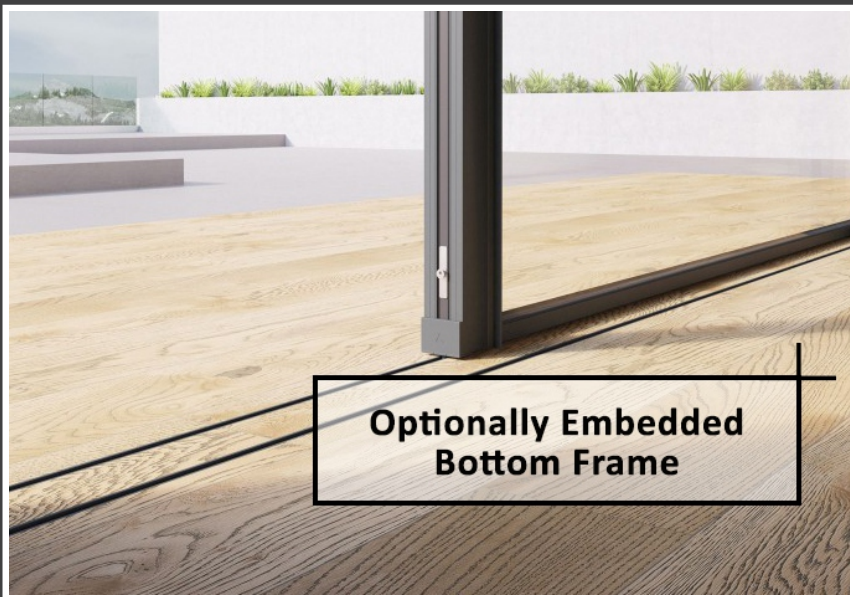

High Capacity of Glazing
Upto 30 mm

Security
Exterior & interior lock-key in manual opening

Optionally Embedded Bottom Frame

COR VISION

SECTION

- Frame 116 mm
- 182 mm 3 Rails
- Sash 37 mm

MAX DIMENSIONS

- Width 2.200 mm
- Height 3.000 mm