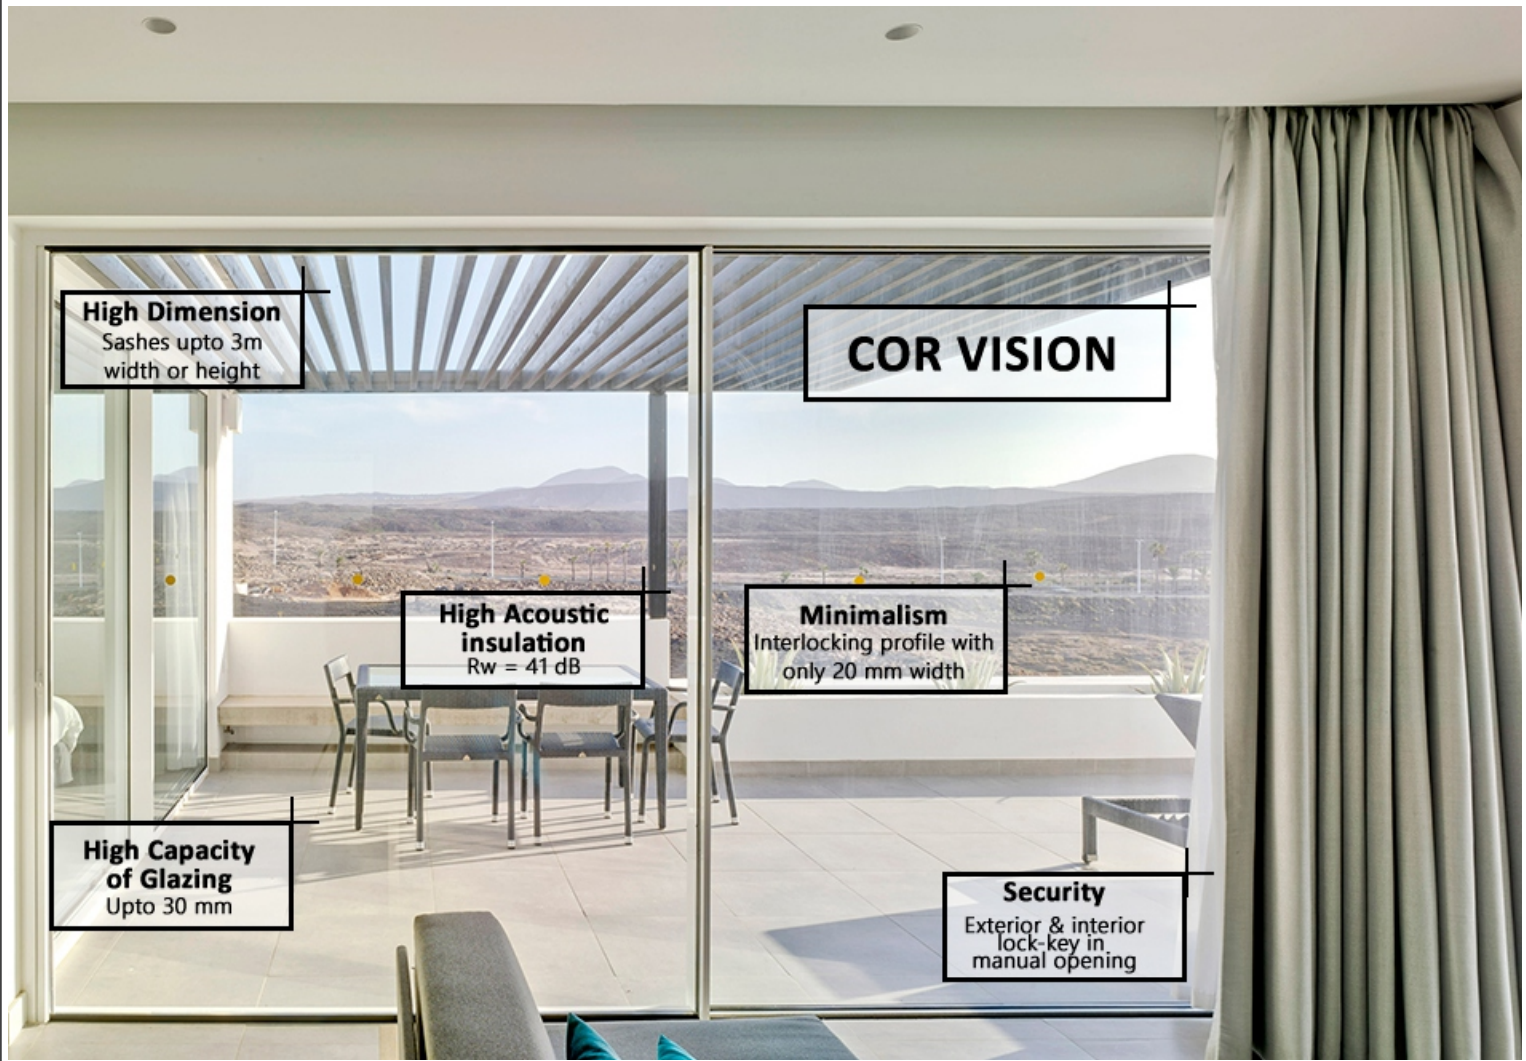

COR VISION

High Dimension
Sashes upto 3m width or height

High Acoustic insulation
Rw = 41 dB

Minimalism
Interlocking profile with only 20 mm width

High Capacity of Glazing
Upto 30 mm

Security
Exterior & interior lock-key in manual opening