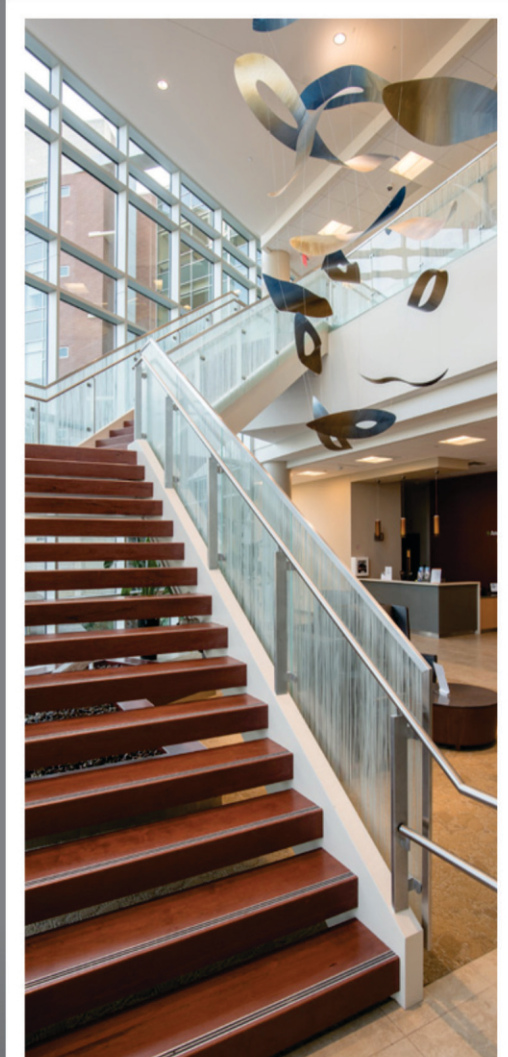

Solutions for Balcony & Atrium Railings

Top Mounted Oval Shape Aluminium Channel System

Top Mounted Flat Block Aluminium System

Side Bracket Railing System with Glass

Glass Railing By Godrej

Features

- * SS 304 Grade balustrade for strength and high corrosion resistance
- * Suitable for glass structure
- * Surface mounted